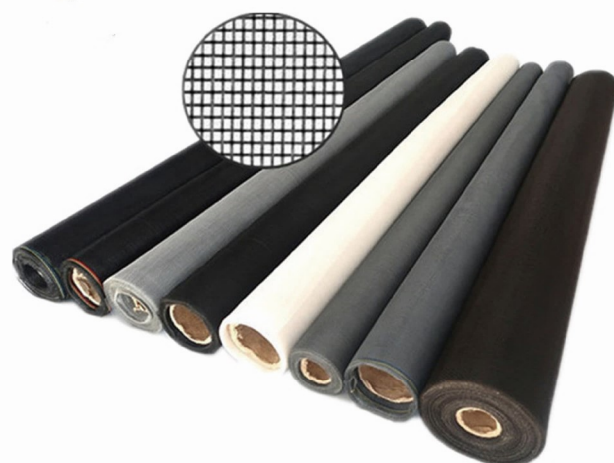

Fiberglass screen

Fiberglass screen is a popular choice for screening windows and doors in all areas around home or office. It is exceptionally hard-wearing and very well suited for many years of use, regardless of wind & weather. We can provide rolls available in many sizes and mesh and Gsm for replacement.

ITEM NO.	SIZE
FS06	0.6x30m
FS08	0.8x30m
FS10	1.0x30m
FS12	1.2x30m
FS15	1.5x30m
CODE	COLOR
W1	white
B1	black
B3	beige
G1	grey
G3	green