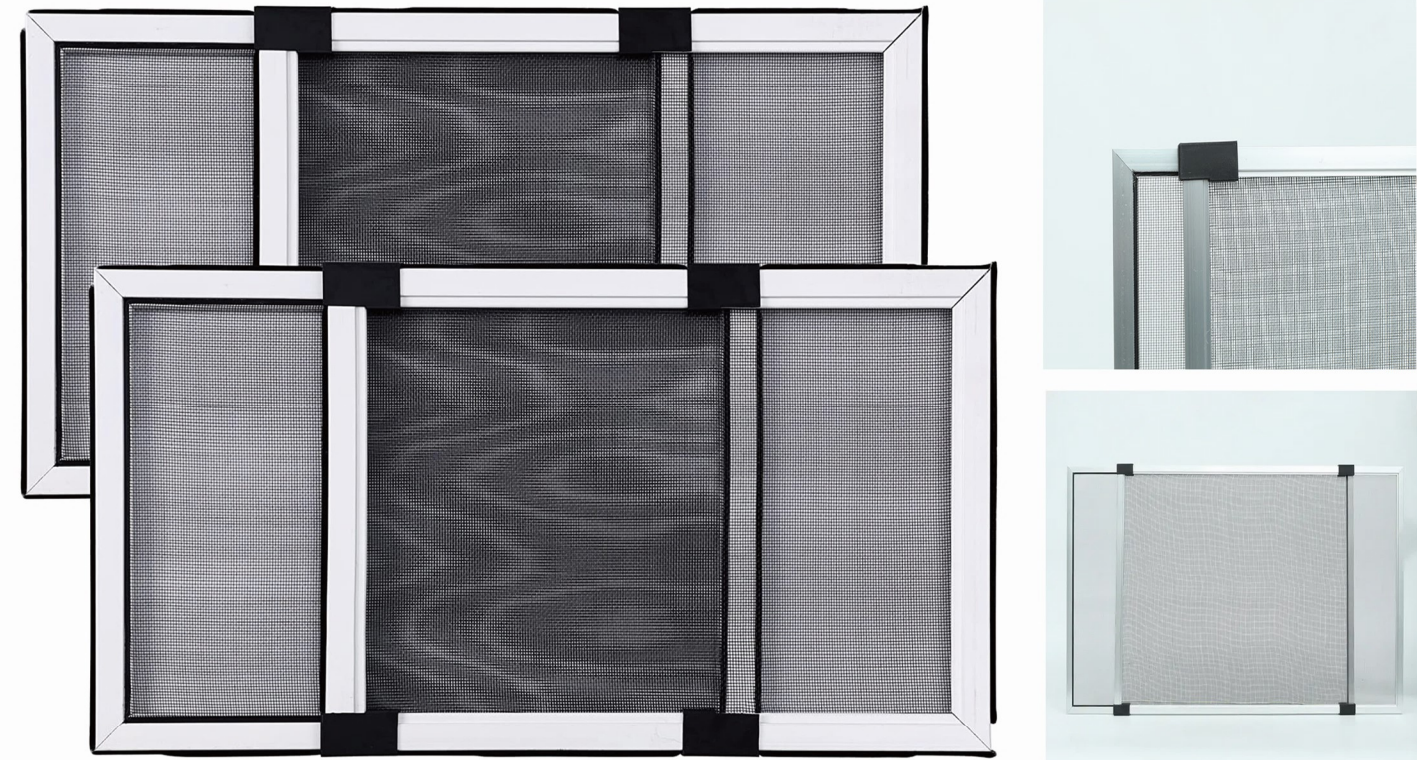

Adjustable Window Screen with ALU frame **ZD-S001-W**

Product	Attribute
Product Feature	Completely pre-assembled
Mesh Material	ALU frame+inner corner+figerglass screen
Mesh Color	Black / Grey / White / Brown
Size	50x70cm,70x100cm,50x75cm,75x100cm or as your requirments ect.
Advantages	1.No need to assemble. Simply insert it into roller shutters guide rails. 2.Features fiberglass screen with a dura-ble aluminum frame. 3.Creates ventilation in a variety of window sizes 4.cheaper and economic