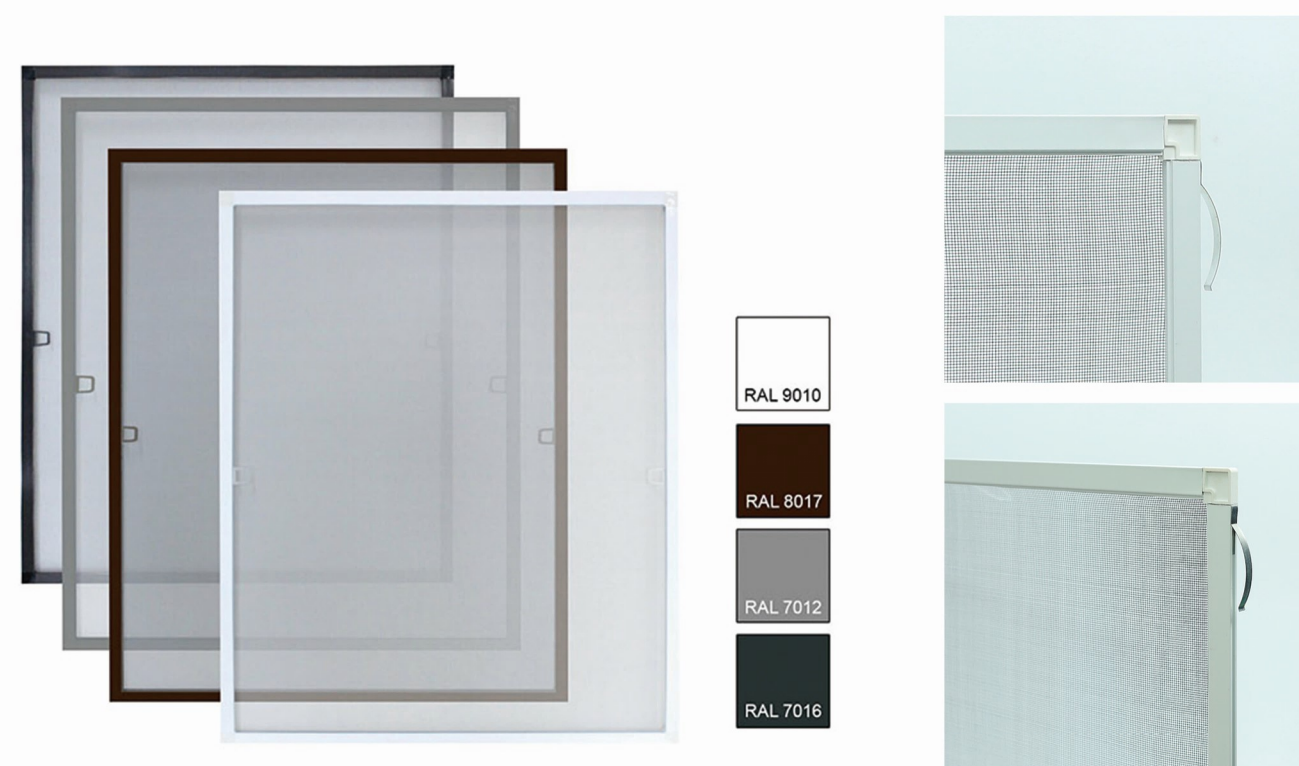

DIY Aluminum screen window GD-F001-W

Product	Attribute
Product Feature	Simple installation, DIY Design, Economic price
Mesh Material	Alu frame+figerglass screen
Mesh Color	Black / Grey / White / Brown
Size	100 × 120, 120 × 140, 130x150cm or as your requirments ect.
Advantages	1. No screws, don' t need drill the original window 2. Easy to fit on/take off 3. DIY to right size suit for your window. 4. Special design suit for inside window and outside window