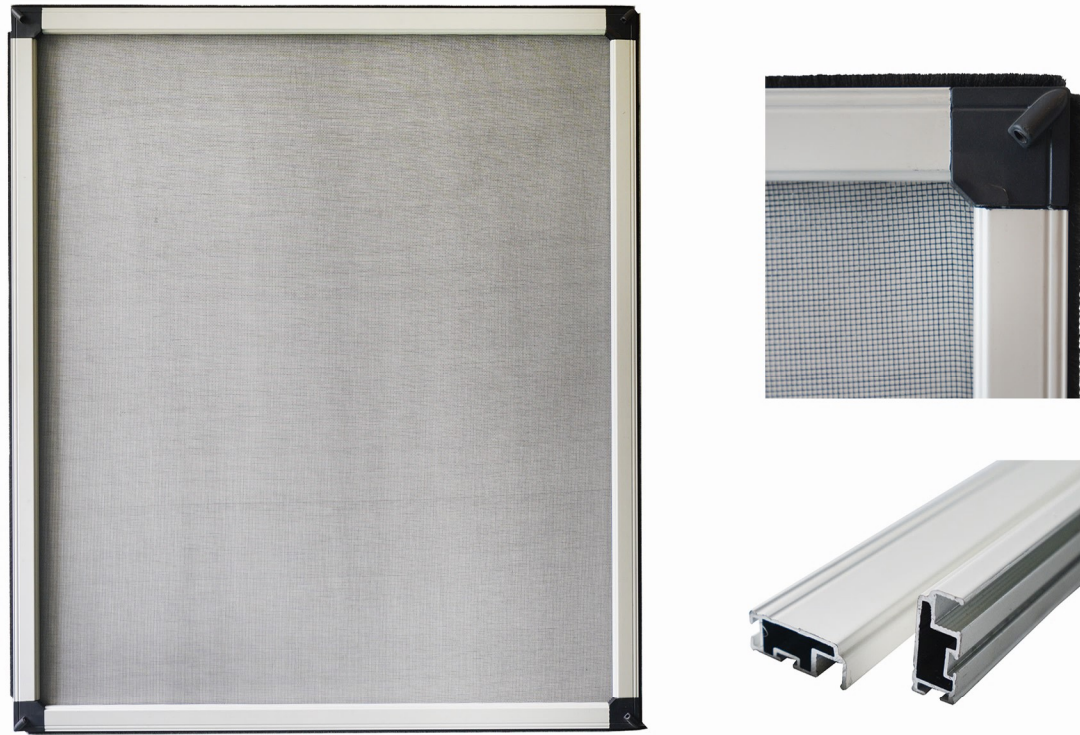

DIY Aluminum screen window **GD-F002-W**

Product	Attribute
Product Feature	DIY Design, Economic price
Mesh Material	Alu frame+figerglass screen+plastic parts
Mesh Color	Black / Grey
Size	100 × 120, 120 × 140, 130x150cm or as your requirments ect.
Advantages	1. Washable and cheap price. 2. Safety and environmental protection. 3. Effective anti-mosquito and breathable. 4. Easy to unpick and wash.