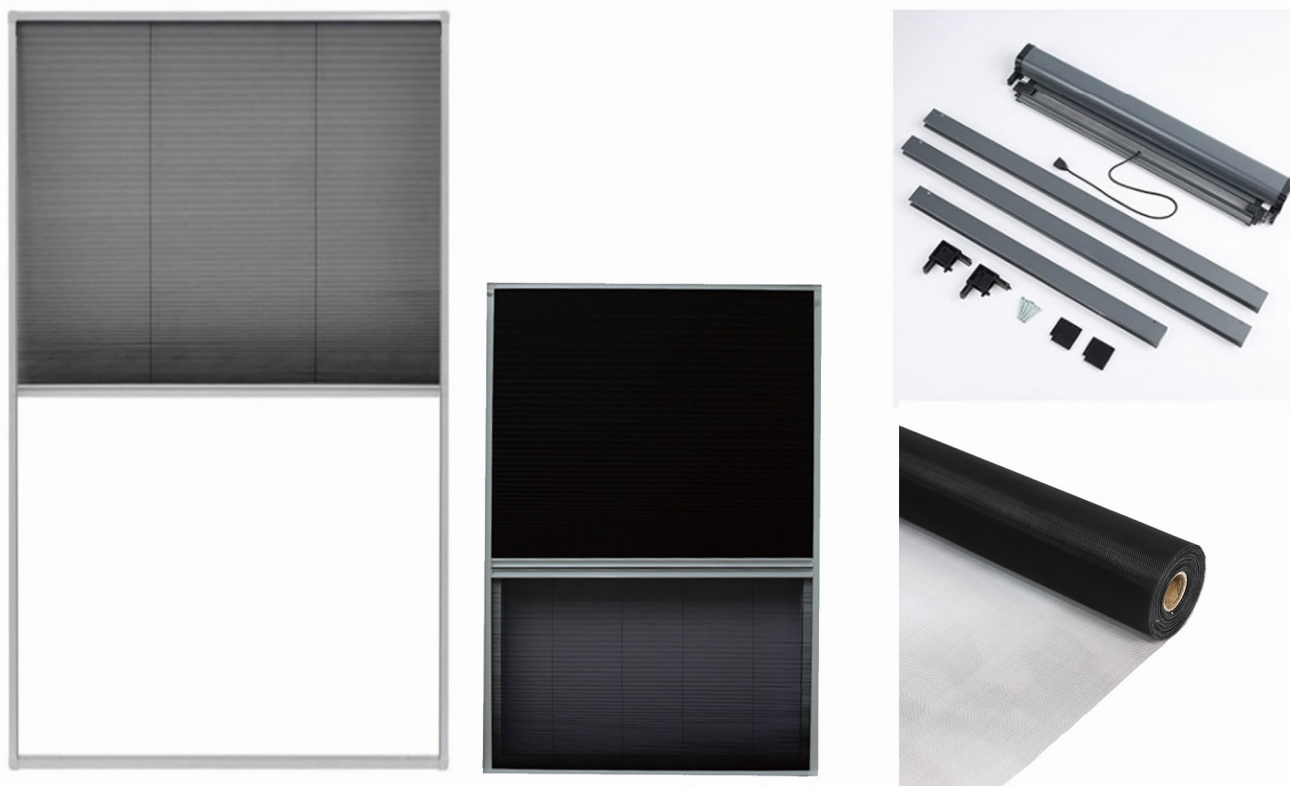

Folding Screen Window & Door ZD-P001-W

Product	Attribute
Open Style	Rolling / Roll Up and Down
Opening Pattern	Vertical
Color	White and Can be customized can make any color you need.
Size	100x220cm , 120x240cm , 120x250cm 120x260cm , or as your request.
Advantages	1. Easy Clean and Easy Install. 2. Supported by durable aluminum frame. 3. Made of high-quality fine mesh. 4. Prevent flying insects without using toxic spray or other irritant chemicals.