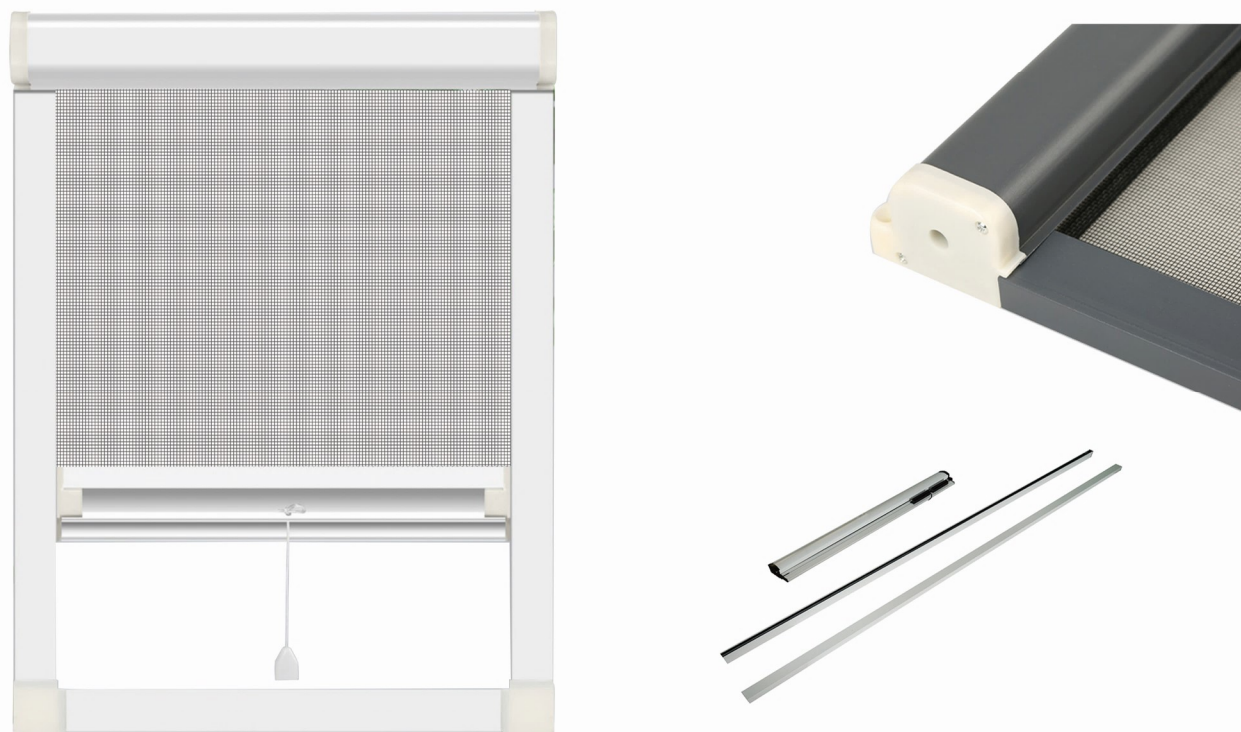

Our products have received unanimous praise and long-term trust from our customers!

PVC Roller Window

ZD-R001-W

Product	Attribute
Open Style	Rolling / Roll Up and Down
Opening Pattern	Vertical
Color	White/brown/bronze/charcoal grey/Can be customized, can make any color you need
Size	80 × 130, 80 × 170, 100 × 150, 100 × 160, 100 × 170, 130 × 160, Can be customized
Advantages	<ol style="list-style-type: none"> 1. Available to all your existing windows. 2. Easy Clean and Easy Install. 3. Screen can disappear by your choose. Keep mosquito out. DIY Design. Wholesale Price. Pretty appearance design. All the accessories can be individually supplied.

DIY Rolling Fly Screen window with Alu frame

ZD-R002-W

Product	Attribute
Material of Frame	Aluminum Alloy material、Fiberglass screen
Color of Frame	White, brown, bronze, charcoal grey or as your customized
Mesh Color	Grey or charcoal (black).
Size	as your requirements
Advantages	<ol style="list-style-type: none"> 1. D.I.Y. designed. 2. Front fixing. 3. Speed reducer is available for option. 4. Retractable vertical spring loaded 5. Easy Do-It-Yourself assembling and installing. 6. New cushion system for effortless operation and the best experiment you never have. 7. Wind-resistance brushes secure the protection against insects.