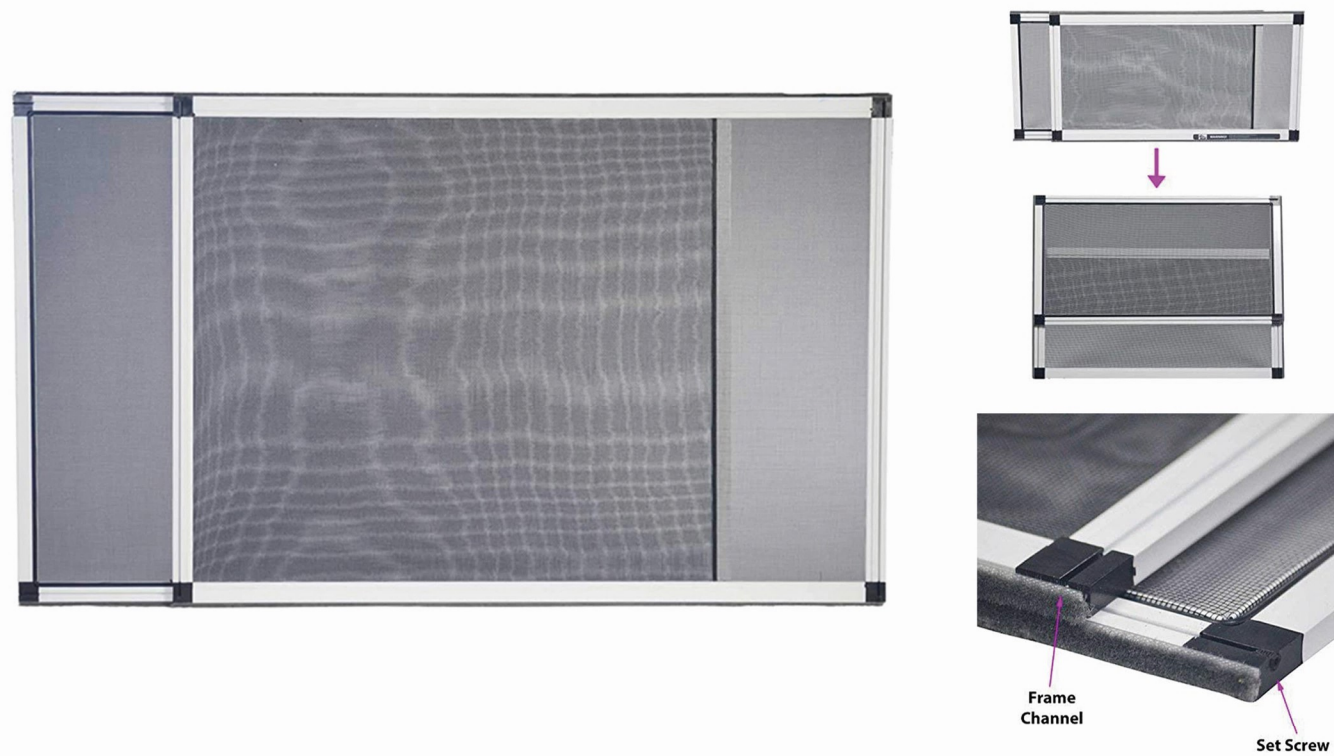

DIY Aluminum screen window **GD-F003-W**

Product	Attribute
Product Feature	Simple installation, DIY Design, Economic price
Mesh Material	Alu frame+figerglass screen+plastic parts
Mesh Color	Black / Grey
Size	100 × 120, 120 × 140, 130x150cm or as your requirments ect.
Advantages	1. No screws, don' t need drill the original window 2. Easy to fit on/take off 3. DIY to right size suit for your window. 4. Special design suit for inside window and outside window

Fixed Frame Single Door **GD-F001-D**

Product	Attribute
Product Feature	Simple installation, DIY Design
Mesh Material	ALU frame+figerglass screen
Mesh Color	Black / Grey / White / Brown
Size	100 × 210 cm, 100 × 220 cm, 100 × 250 cm 160 × 250 cm or as your requirments ect
Advantages	<ol style="list-style-type: none"> 1. DIY to right size suit for your door 2. Special design suit for inside door and outside door 3. DIY design: Easy to install in minutes 4. Suit for all kinds of door, iron/Alumi-num/wood

Adjustable Window Screen with ALU frame **ZD-S001-W**

Product	Attribute
Product Feature	Completely pre-assembled
Mesh Material	ALU frame+inner corner+figerglass screen
Mesh Color	Black / Grey / White / Brown
Size	50x70cm,70x100cm,50x75cm,75x100cm or as your requirments ect.
Advantages	<ol style="list-style-type: none"> 1.No need to assemble. Simply insert it into roller shutters guide rails. 2.Features fiberglass screen with a dura-ble aluminum frame. 3.Creates ventilation in a variety of window sizes 4.cheaper and economic

Adjustable Window Screen with PVC frame

ZD-S003-W

Product	Attribute
Product Feature	Completely pre-assembled
Mesh Material	PVC frame+outer corner+figerglass screen
Mesh Color	White
Size	10" -37" ,15" -37" ,18" -37" or as your requirments ect.
Advantages	<ol style="list-style-type: none"> 1. No need to assemble. Simply insert it into roller shutters guide rails. 2. Features fiberglass screen with a durable PVC frame. 3. Creates ventilation in a variety of window sizes. 4. cheaper and economic.