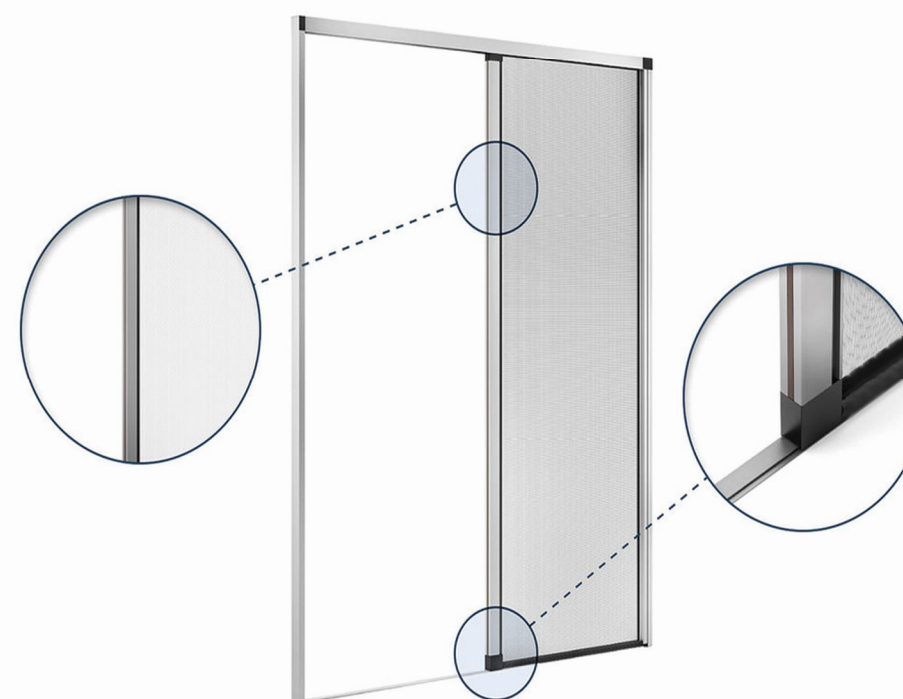

Our products have received unanimous praise and long-term trust from our customers!

PVC Roller Window

ZD-R001-W

Product	Attribute
Open Style	Rolling / Roll Up and Down
Opening Pattern	Vertical
Color	White/brown/bronze/charcoal grey/Can be customized, can make any color you need
Size	80 × 130, 80 × 170, 100 × 150, 100 × 160, 100 × 170, 130 × 160, Can be customized
Advantages	<ol style="list-style-type: none"> 1. Available to all your existing windows. 2. Easy Clean and Easy Install. 3. Screen can disappear by your choose. Keep mosquito out. DIY Design. Wholesale Price. Pretty appearance design. All the accessories can be individually supplied.

DIY Rolling Fly Screen window with Alu frame

ZD-R002-W

Product	Attribute
Material of Frame	Aluminum Alloy material、Fiberglass screen
Color of Frame	White, brown, bronze, charcoal grey or as your customized
Mesh Color	Grey or charcoal (black).
Size	as your requirements
Advantages	<ol style="list-style-type: none"> 1. D.I.Y. designed. 2. Front fixing. 3. Speed reducer is available for option. 4. Retractable vertical spring loaded 5. Easy Do-It-Yourself assembling and installing. 6. New cushion system for effortless operation and the best experiment you never have. 7. Wind-resistance brushes secure the protection against insects.

Economical DIY Rolling Fly Screen window **ZD-R003-W**

Product	Attribute
Open Style	Rolling / Roll Up and Down
Opening Pattern	Vertical
Color	White/brown/bronze/charcoal grey/Can be customized, can make any color you need
Size	80 × 130, 80 × 170, 100 × 150, 100 × 160, 100 × 170, 100 × 250, 130 × 160, 130 × 220, 160 × 160, 160 × 170, 160 × 250 Can be customized
Advantages	<ol style="list-style-type: none"> 1. D.I.Y. designed. 2. Front fixing. 3. More economical. 4. Retractable vertical spring loaded. 5. Easy Do-It-Yourself assembling and installing.