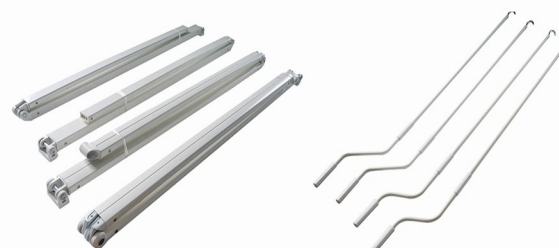

*The patio arm awnings from Charlotte is a great value that just can't be beaten.

Length (m)	Projection (m)					Carton size (cm)	40' GP Quantity
	3m	2.5m	2m	1.5m	1.2m		
4m	✓	✓	✓	✓	✓	399x17x17.5	507
3.6m	X	✓	✓	✓	✓	359x17x17.5	507
3m	X	✓	✓	✓	✓	299x17x17.5	676
2.5m	X	X	✓	✓	✓	249x17x17.5	676
2m	X	X	X	✓	✓	199x17x17.5	1014
1.8m	X	X	X	X	✓	189x17x17.5	1014

Available ✓

Not available X

Alu. Roller: ϕ 48/60mm
Alu. Front bar: ϕ 25mm
Alu. Support arms: 28*20mm
Fabric: 280g/m² 300g/m² Dyed-polyester with PU coating, UV and Fire Retardant Treatment

Remark

- Economical
- Acrylic Fabric available